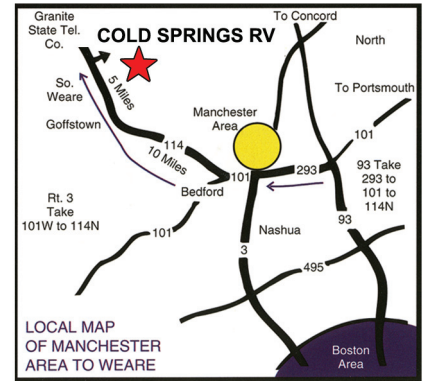

Georgetown
Forest River

SUMMERLAND 2011 Summerland 2670 BHGS

\$16,995

As low as \$169/month!

\$16,995! WOW! A fully-loaded bunkhouse with a slideout for the same price as a late model used RV!

Fully-loaded bunkhouse with slideout, A/C, stereo, microwave, LCD TV, enclosed underbelly, DSI water heater, outside shower, spare tire, 4 stabilizer jacks.